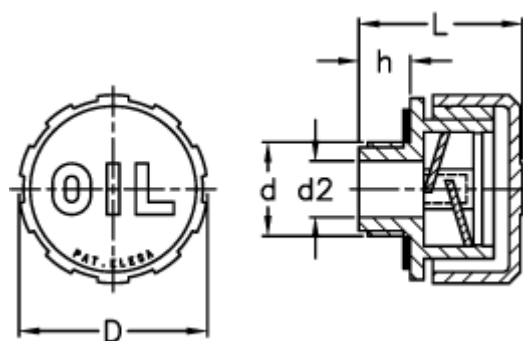

Data Sheet

Article number: 2311053941

Description: E+G Breather plug
SFP.30-16x1,5

Measures

D = 31

d = M16x1,5

d2 = 8

h = 9.5

L = 29.5